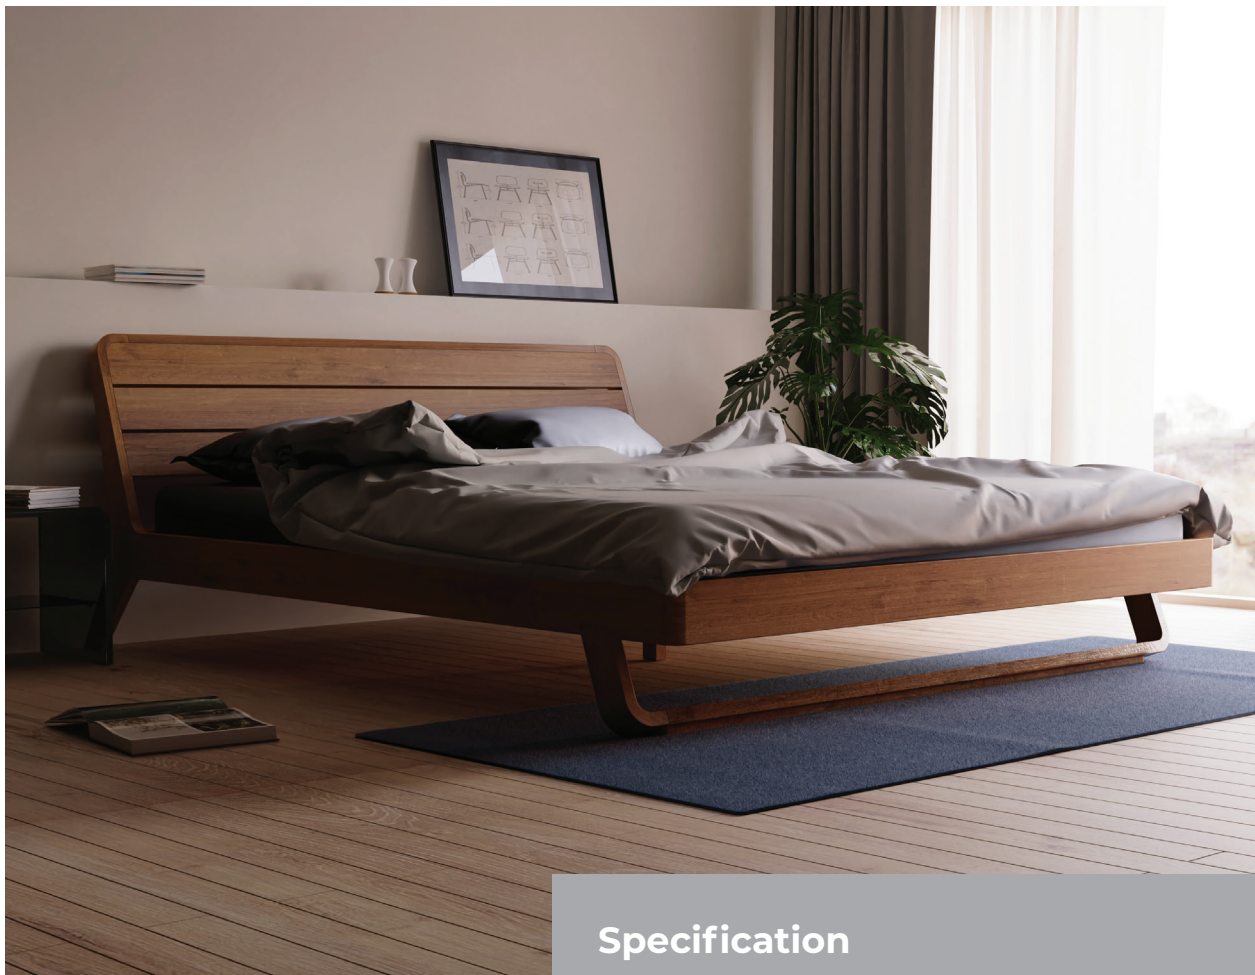

BED

Specification

Dimension : L228.5 x W113/159/189 x H84.5 cm

Shipping info : Free shipping in Bangkok area
(1st floor)

Material

: Teak solid wood

: Oak solid wood (optional)

THB 39,900-45,900