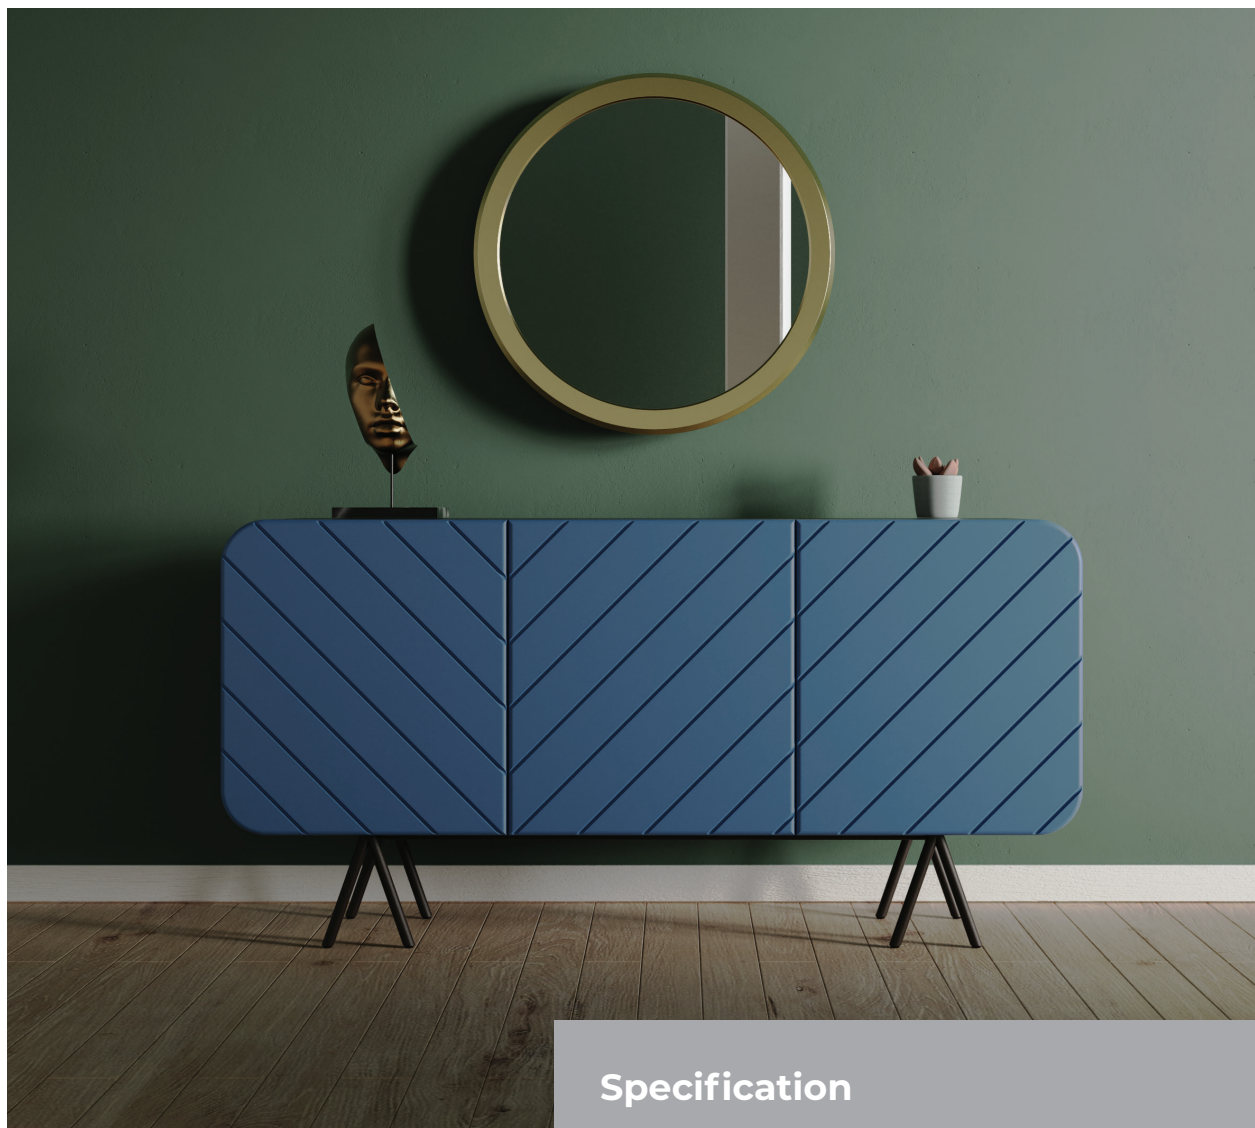

CABINET

Specification

Dimension : L150 x D35 x H75 cm

Shipping info : Free shipping in Bangkok area

Material

: Ash solid wood (Blue stain)

: Metal (PDC coating)

THB 35,900